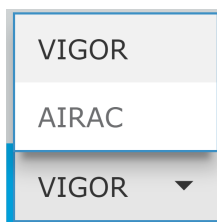

CARTA FRA

Electronic FRA charts in digital format can be consulted at the following link:

<https://insignia.enaire.es/?locale=en&TYPE=FRA>

You can consult the current information (VIGOR) or from last published AIRAC.