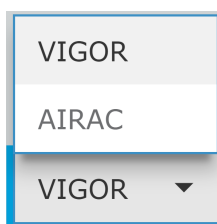

## FRA CHART

Electronic FRA charts in digital format can be consulted at the following link:

<https://insignia.enaire.es/?locale=en&TYPE=FRA>

You can consult the current information (VIGOR) or from last published AIRAC.