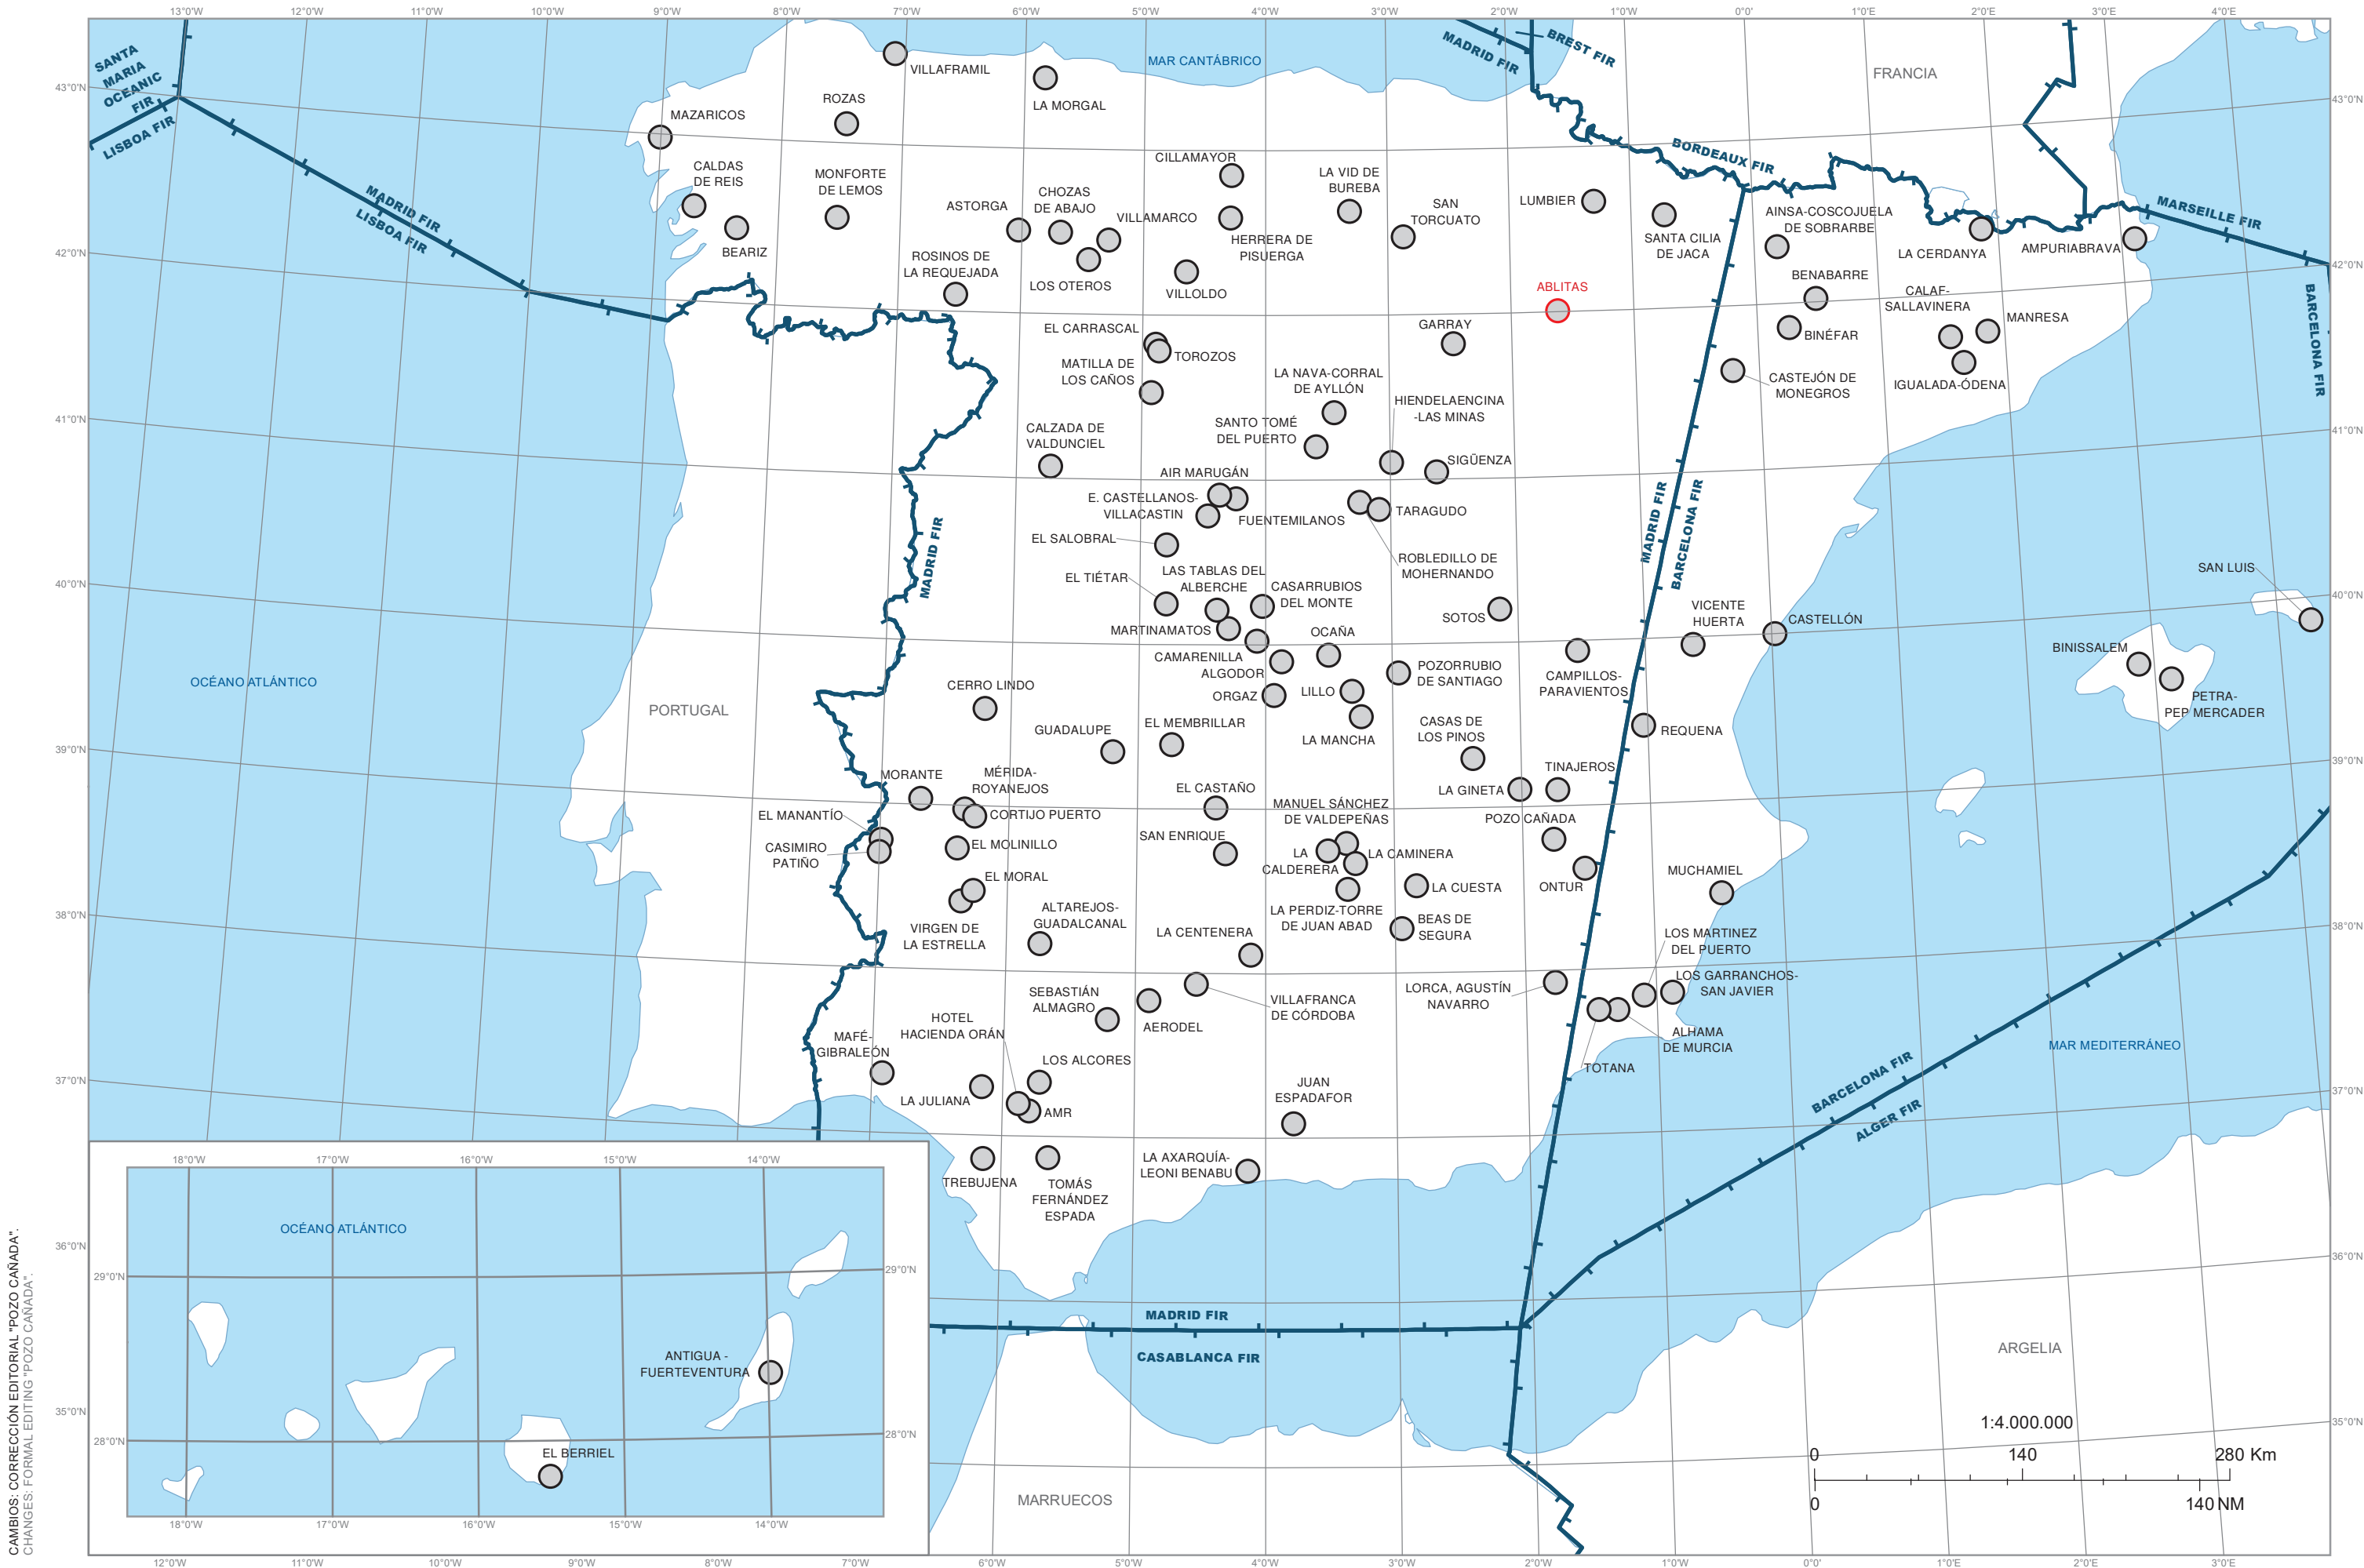

CARTA DE AERÓDROMOS RESTRINGIDOS // RESTRICTED AERODROMES CHART

CAMBIOS: CORRECCIÓN EDITORIAL "POZO CAÑADA".
CHANGES: FORMAL EDITING "POZO CAÑADA".