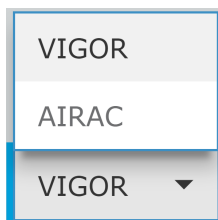

CARTA FRA

Electronic FRA charts in digital format can be consulted at the following link:

<https://insignia.enaire.es/?locale=en&TYPE=FRA>

You can consult the current information (VIGOR) or from last published AIRAC.