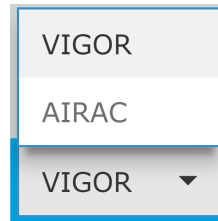

## CARTA FRA

---

Electronic FRA charts in digital format can be consulted at the following link:

<https://insignia.enaire.es/?locale=en&TYPE=FRA>

You can consult the current information (VIGOR) or from last published AIRAC.