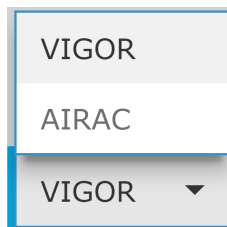

FRA CHART

Electronic FRA charts in digital format can be consulted at the following link:

<https://insignia.enaire.es/?locale=en&TYPE=FRA>

You can consult the current information (VIGOR) or from last published AIRAC.