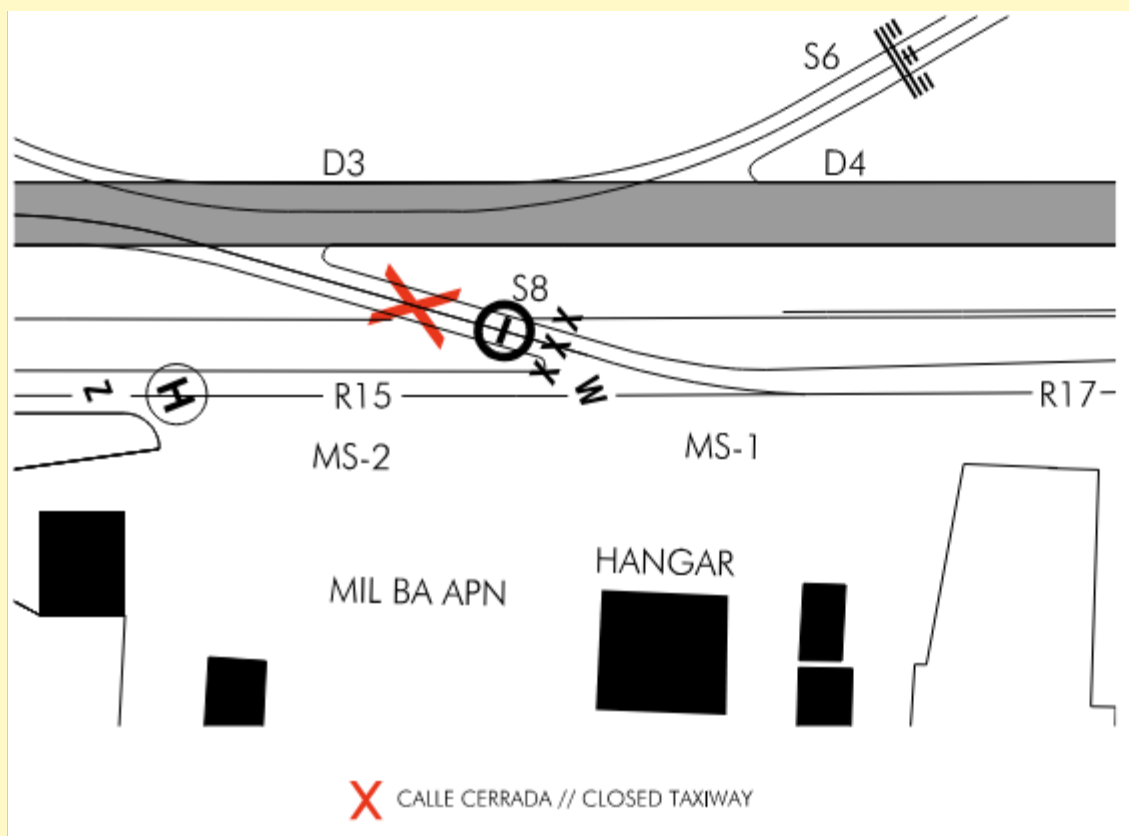

SUP 106/26

11-JUN-26

AD

CANCEL: NOTAM A1941/26

SUP 106/26

11JUN26/11JUN27EST

NOTE: EST SUP will only be cancelled by NOTAM, SUP or AIP amendment.

GRAN CANARIA AD (GCLP).- Rapid exit taxiway S8 temporarily closed.

Until 11 June 2027 (estimated), rapid exit taxiway S8 is temporarily closed due to pavement deterioration on the military side.

- SUP 106/26 -